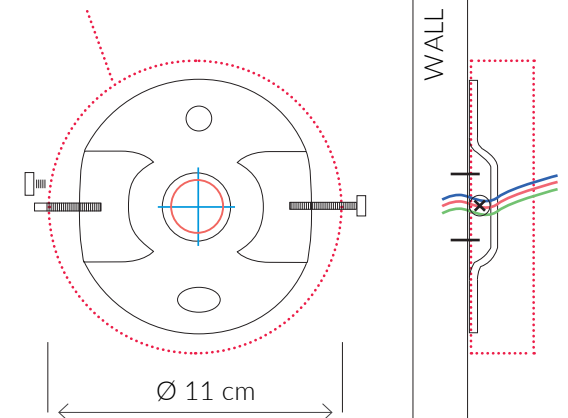

Wiring plate

SHADES

Shades are not available for this product.