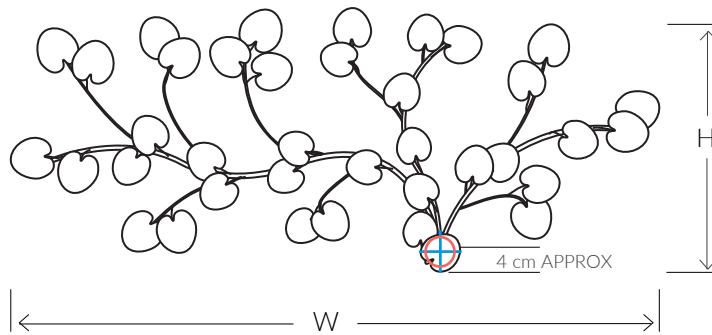

VILLAVERDE

LONDON

LILY RECTANGULAR METAL WALL LIGHT 11243

FINISHES AVAILABLE

Colour palettes available online.

INSTALLATION

Fixture requires on site assembly by a qualified electrician.

ELECTRICALS

LED bulbs - recommended
Lightbulbs are not supplied.

UK
220V G9 LED bulb,

USA
120V G9 LED bulb

USA Regulations may affect the Design.

STANDARD

All lighting is made to CE standards
UL listing upon request

SIZES*

15 light	H 95cm	W 230cm	D 20cm	Kg 12
	H 37.4"	W 90.5"	D 7.9"	Lb 26.5

Bespoke size available

Consult chart (right) for sizing

*The height of the wall light is taken from the lowest point of the fitting to the top of the wall light. (shade excluded)