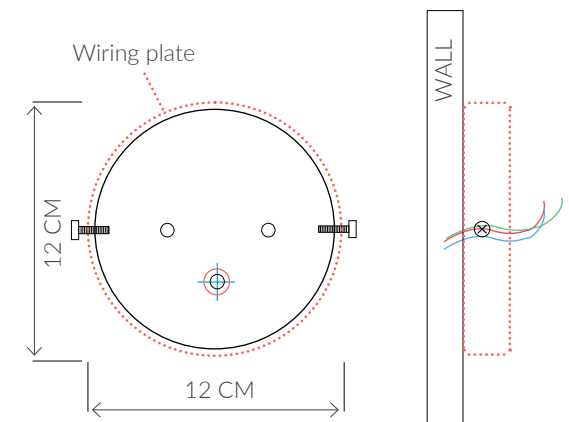

STANDARD

IP44 Certificated

All lighting is made to CE standards

UL listing upon request

SHADES

Silk and Cotton shades available for this product.

Colour palettes available online.