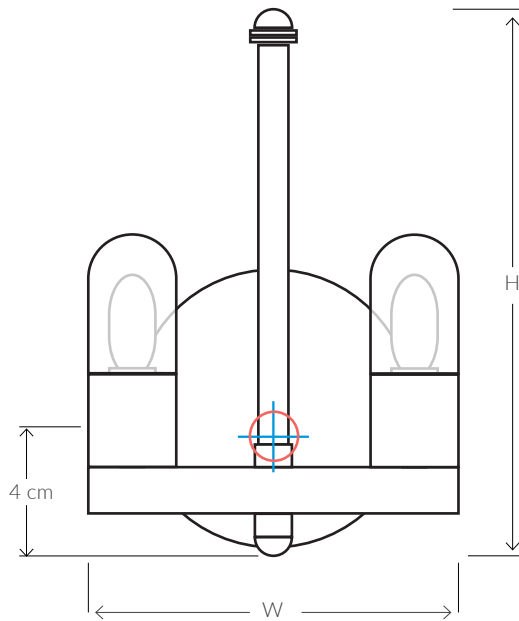

VILLAVERDE LONDON

IP44 BRASS FITTING FOR BATHROOM WALL LIGHT

Consult chart (right) for sizing

*The height of the IP44 brass fitting is taken from the lowest point of the fitting to the top of the wall light. (Shade excluded)

The IP44 finale can be adjust to suit other elements of our online wall light collection.

These products are IP44 rated for use in bathrooms and other environments where water intrusion may occur.

All our product are handmade, therefore small variances may occur.

SIZES*

2 light IP44 Brass Fitting

H 24cm	W 16cm	D 10cm	Kg 0,5
H 9.8 "	W 6.3 "	D 3.9 "	Lb 1.1

Measures will vary due to customization

FINISHES AVAILABLE

Colour palettes available online.

INSTALLATION

Fixtures requires on site assembly by a qualified electrician.