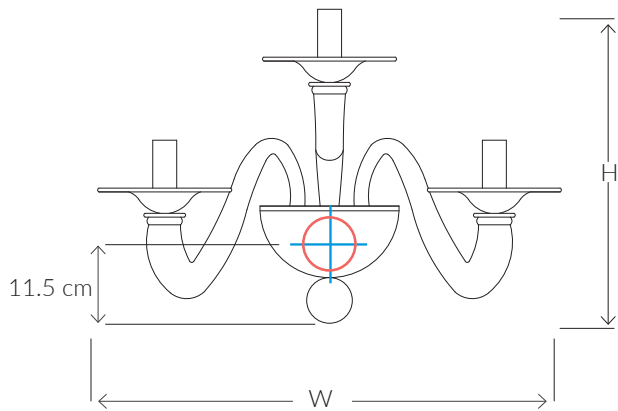

VILLAVERDE

LONDON

JOYA

MURANO WALL LIGHT 10908

Consult chart (right) for sizing

SIZES*

| | | | |
|---------|-------------------|-------------------|-------------------|
| 2 light | H 20cm H 7.9" | W 50cm W 19.7" | D 32cm D 12.6" |
| 3 light | H 30cm H 11.8" | W 50cm W 19.7" | D 32cm D 12.6" |

All lighting is made to CE standards

UL listing upon request

Wiring plate

BOTTOM OF THE LAMP

SHADES

Silk and Cotton shades available for this product.
Colour palettes available online.

*The height of the wall light is taken from the lowest point of the fitting to the top of the wall light. (Shade excluded)