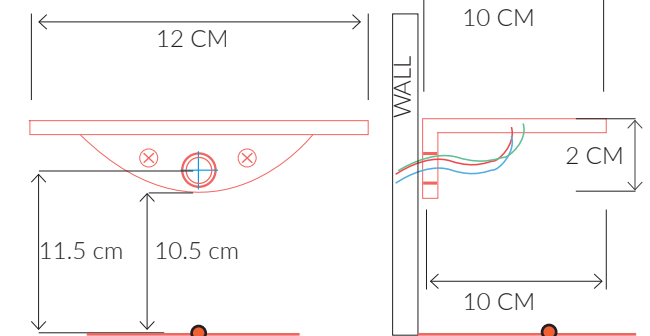

VILLAVERDE

LONDON

JOYA

MURANO WALL LIGHT 10908

Consult chart (right) for sizing

SIZES*

| | | | |
|---------|-------------------|-------------------|-------------------|
| 2 light | H 20cm H 7.9" | W 50cm W 19.7" | D 32cm D 12.6" |
| 3 light | H 30cm H 11.8" | W 50cm W 19.7" | D 32cm D 12.6" |

All lighting is made to CE standards

UL listing upon request

Wiring plate

BOTTOM OF THE LAMP

SHADES

Silk and Cotton shades available for this product.
Colour palettes available online.

*The height of the wall light is taken from the lowest point of the fitting to the top of the wall light. (Shade excluded)