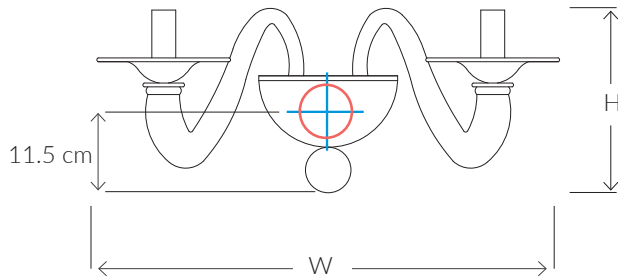

VILLAVERDE

LONDON

JOYA

MURANO WALL LIGHT 10908

Consult chart (right) for sizing

SIZES*

| | | | |
|---------|-------------------|-------------------|-------------------|
| 2 light | H 20cm H 7.9" | W 50cm W 19.7" | D 32cm D 12.6" |
| 3 light | H 30cm H 11.8" | W 50cm W 19.7" | D 32cm D 12.6" |

All lighting is made to CE standards

UL listing upon request

Wiring plate

BOTTOM OF THE LAMP

SHADES

Silk and Cotton shades available for this product.
Colour palettes available online.

*The height of the wall light is taken from the lowest point of the fitting to the top of the wall light. (Shade excluded)